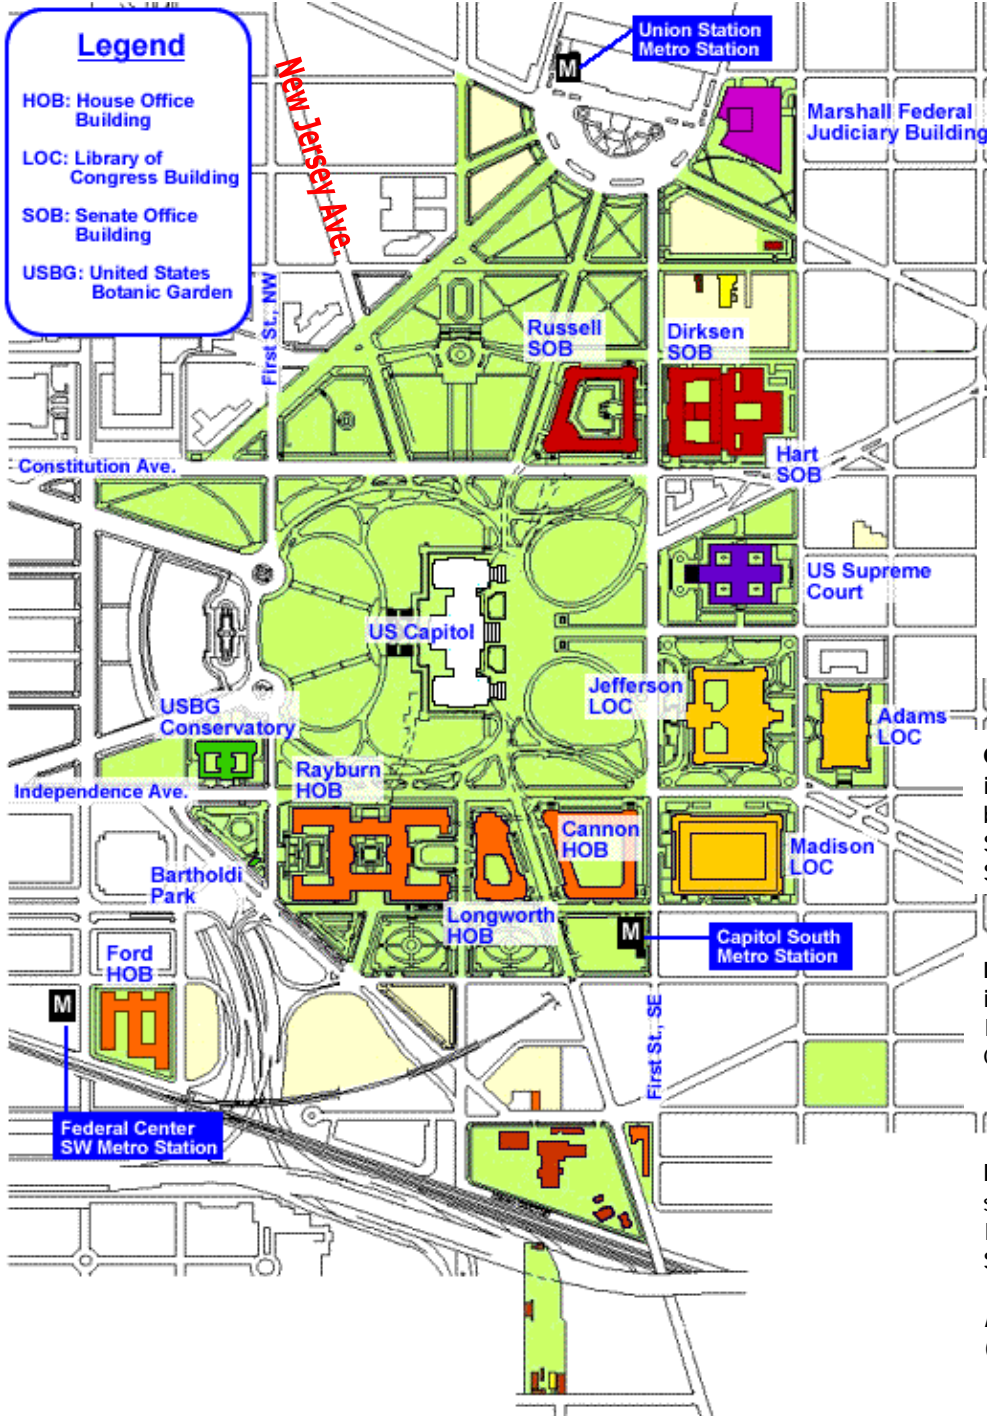

Map of Capitol Hill

Leadership Day Hotel: The L'Enfant Plaza Hotel, 480 L'Enfant Plaza, SW, Washington, D.C.
 It's a 15 minute walk from House to Senate buildings - **please wear comfortable shoes**

Russell Senate Office Building is northeast of the Capitol bounded by Constitution Ave., First Street NE, Delaware Ave., and C Street NE.

Dirksen Senate Office Building is northeast of the Capitol on a site bounded by Constitution Ave., C Street NE, First Street NE, and Second Street NE, next to the Hart Senate Office Building.

Hart Senate Office Building is northeast of the Capitol on a site bounded by Constitution Ave., C Street NE, First Street NE, and Second Street NE, next to the Dirksen Senate Office Building.

Cannon House Office Building is southeast of the Capitol bounded by Independence Ave., First Street SE, New Jersey Ave., and C Street SE.

Longworth House Office Building is south of the Capitol bounded by Independence Ave., New Jersey Ave., C Street SE, and South Capitol Street.

Rayburn House Office Building is southeast of the Capitol bounded by Independence Ave., South Capitol Street, C Street SE, and First Street SE.

Hospitality room in Cannon Building:
 (9:00m-5:00pm) Cannon Caucus Rm., 345