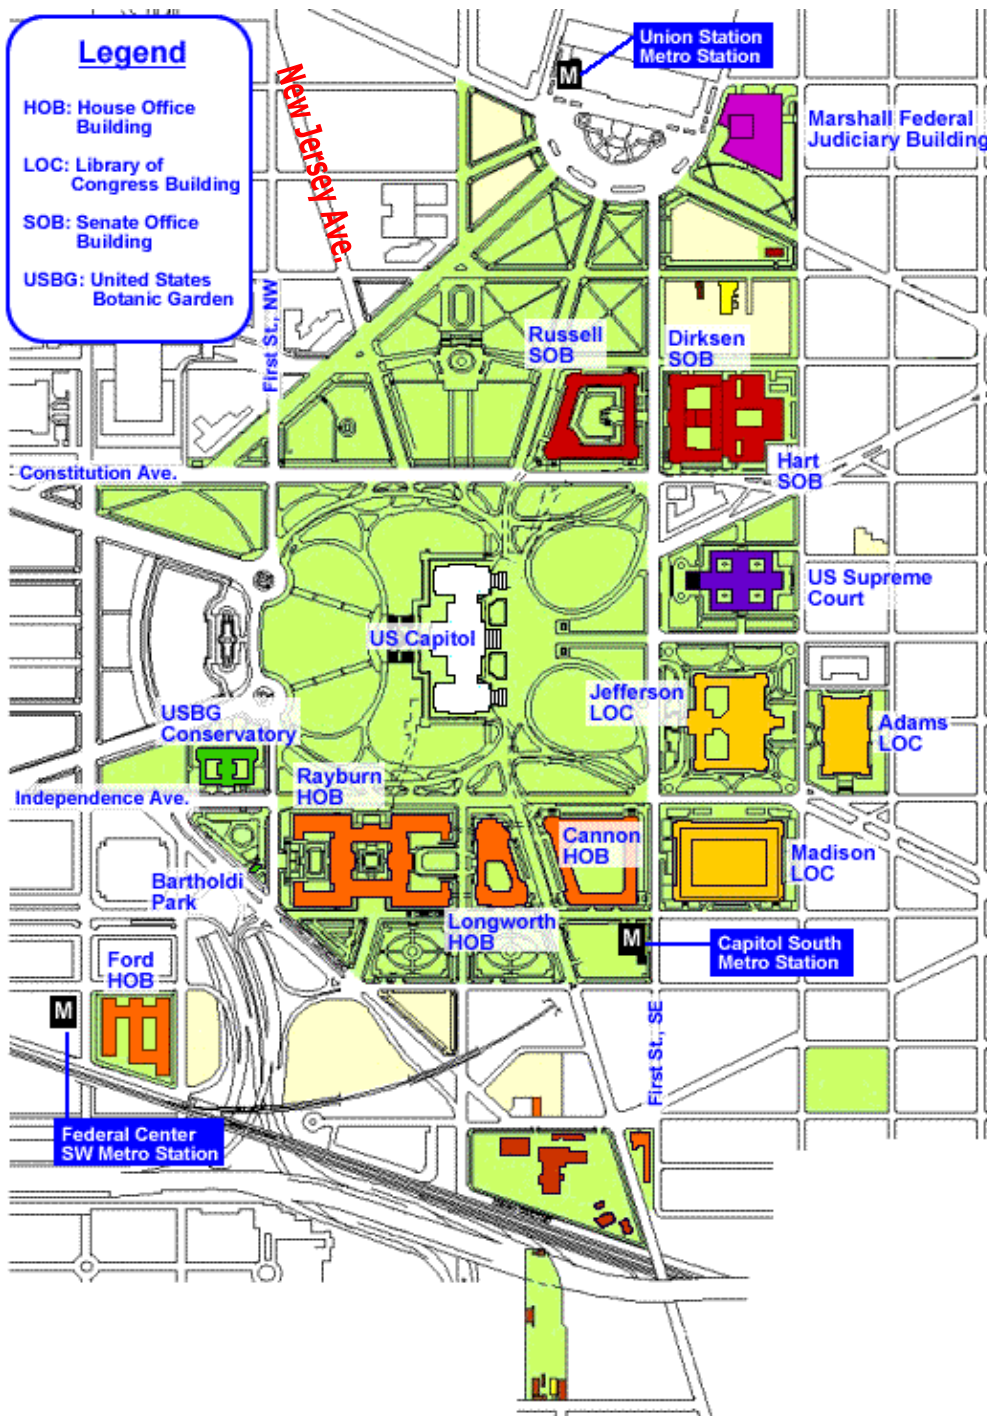

Map of Capitol Hill

The Wyndham Washington D.C. Hotel is located at 1400 M Street (M & 14th St.), NW

Russell Senate Office Building is northeast of the Capitol bounded by Constitution Ave., First Street NE, Delaware Ave., and C Street NE.

Dirksen Senate Office Building is northeast of the Capitol on a site bounded by Constitution Ave., C Street NE, First Street NE, and Second Street NE, next to the Hart Senate Office Building.

Hart Senate Office Building is northeast of the Capitol on a site bounded by Constitution Ave., C Street NE, First Street NE, and Second Street NE, next to the Dirksen Senate Office Building.

Cannon House Office Building is southeast of the Capitol bounded by Independence Ave., First Street SE, New Jersey Ave., and C Street SE.

Longworth House Office Building is south of the Capitol bounded by Independence Ave., New Jersey Ave., C Street SE, and South Capitol Street.

Rayburn House Office Building is southeast of the Capitol bounded by Independence Ave., South Capitol Street, C Street SE, and First Street SE.
Hospitality rooms in Rayburn:
 7:00am-2:30pm, B-338, B-339 & B-340
 Noon-5:00pm, Gold Rm., 2168