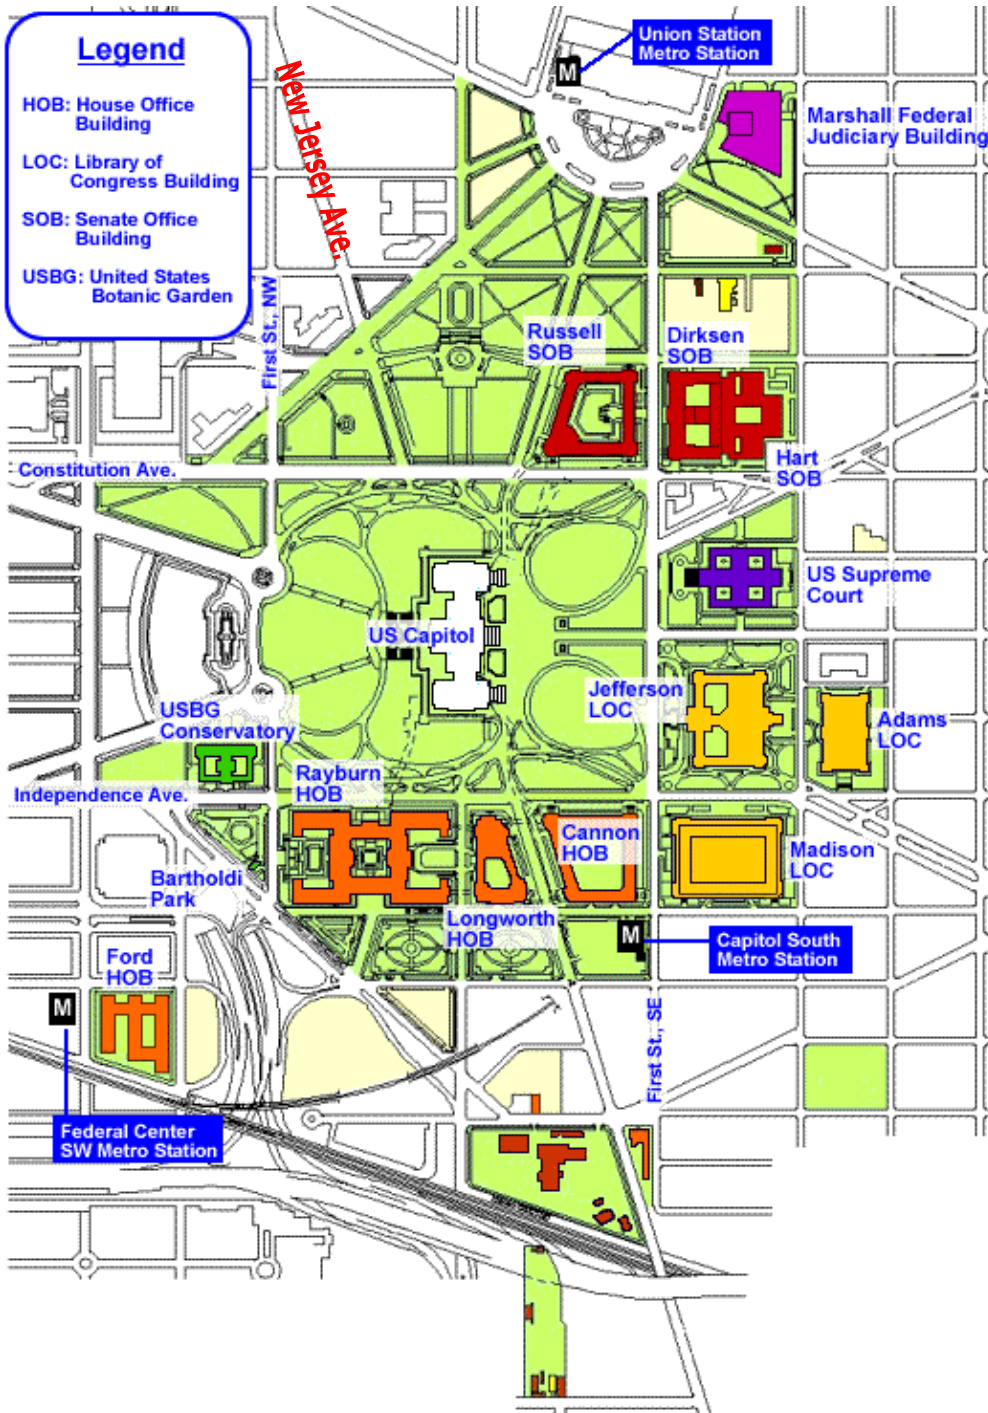

Map of Capitol Hill

The Wyndham Washington D.C. Hotel (*soon to be Westin Washington, DC City Center*) is located at 1400 M Street (M & 14th St.), NW

Russell Senate Office Building is northeast of the Capitol bounded by Constitution Ave., First Street NE, Delaware Ave., and C Street NE.

Dirksen Senate Office Building is northeast of the Capitol on a site bounded by Constitution Ave., C Street NE, First Street NE, and Second Street NE, next to the Hart Senate Office Building.

Hart Senate Office Building is northeast of the Capitol on a site bounded by Constitution Ave., C Street NE, First Street NE, and Second Street NE, next to the Dirksen Senate Office Building.

Cannon House Office Building is southeast of the Capitol bounded by Independence Ave., First Street SE, New Jersey Ave., and C Street SE.

Longworth House Office Building is south of the Capitol bounded by Independence Ave., New Jersey Ave., C Street SE, and South Capitol Street.

Rayburn House Office Building is southeast of the Capitol bounded by Independence Ave., South Capitol Street, C Street SE, and First Street SE.
Hospitality rooms in Rayburn:
 7:00am-2:30pm, B-338, B-339 & B-340
 Noon-5:30pm, Gold Rm., 2168