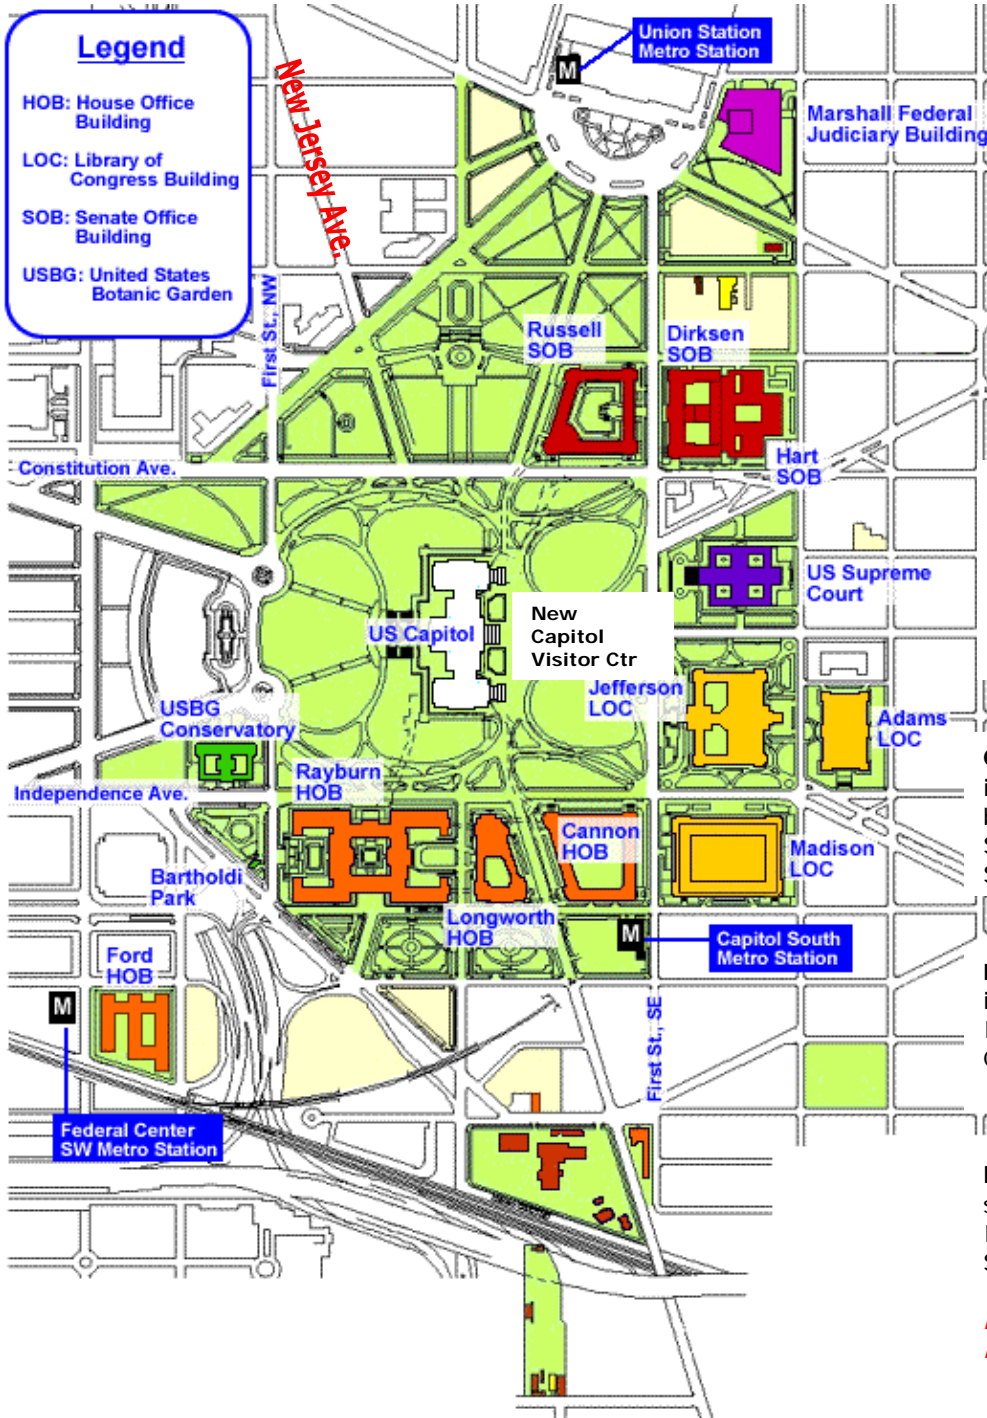

Map of Capitol Hill

Leadership Day Hotel: The Liaison Hotel, 415 New Jersey Ave., NW, Washington, D.C.
 It's a 15 minute walk from House to Senate buildings - **please wear comfortable shoes.**

Legend

- HOB: House Office Building
- LOC: Library of Congress Building
- SOB: Senate Office Building
- USBG: United States Botanic Garden

Russell Senate Office Building is northeast of the Capitol bounded by Constitution Ave., First Street NE, Delaware Ave., and C Street NE.

Dirksen Senate Office Building is northeast of the Capitol on a site bounded by Constitution Ave., C Street NE, First Street NE, and Second Street NE, next to the Hart Senate Office Building.

Hart Senate Office Building is northeast of the Capitol on a site bounded by Constitution Ave., C Street NE, First Street NE, and Second Street NE, next to the Dirksen Senate Office Building.

Cannon House Office Building is southeast of the Capitol bounded by Independence Ave., First Street SE, New Jersey Ave., and C Street SE.

Longworth House Office Building is south of the Capitol bounded by Independence Ave., New Jersey Ave., C Street SE, and South Capitol Street.

Rayburn House Office Building is southeast of the Capitol bounded by Independence Ave., South Capitol Street, C Street SE, and First Street SE.